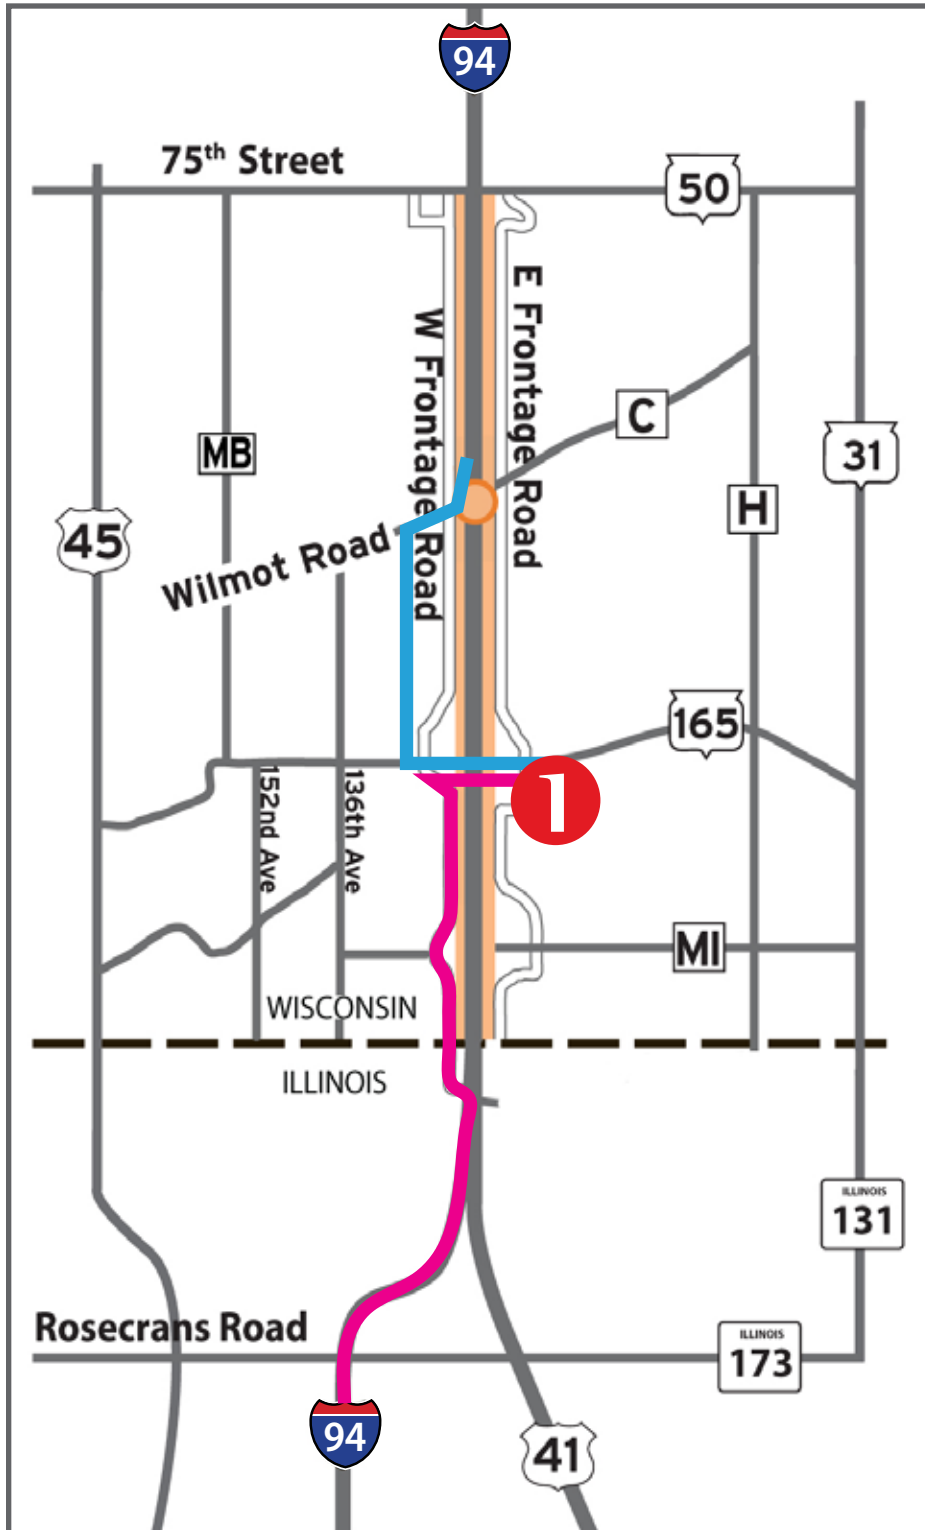

FREEWAY PROJECT BRIEF

I-94 North - South Freeway Detour Information

PRIME
OUTLETS
PLEASANT PRAIRIE

Prime Outlets **Pleasant Prairie** **FROM THE NORTH (MILWAUKEE)**

- Take Exit #345, Highway C
- Turn Right onto Highway C
- Turn Left onto West Frontage Road
- Turn Left onto Highway 165
- Turn Right onto 120th Avenue

From Prime Outlets **Pleasant Prairie** **GOING SOUTH (CHICAGO)**

- Take a Left on Highway 165
- Take a Left onto West Frontage Road
- Follow West Frontage Road to I94E ramp
- Take I94E to Chicago

We would also like to refer shoppers to www.plan94.org for additional information.